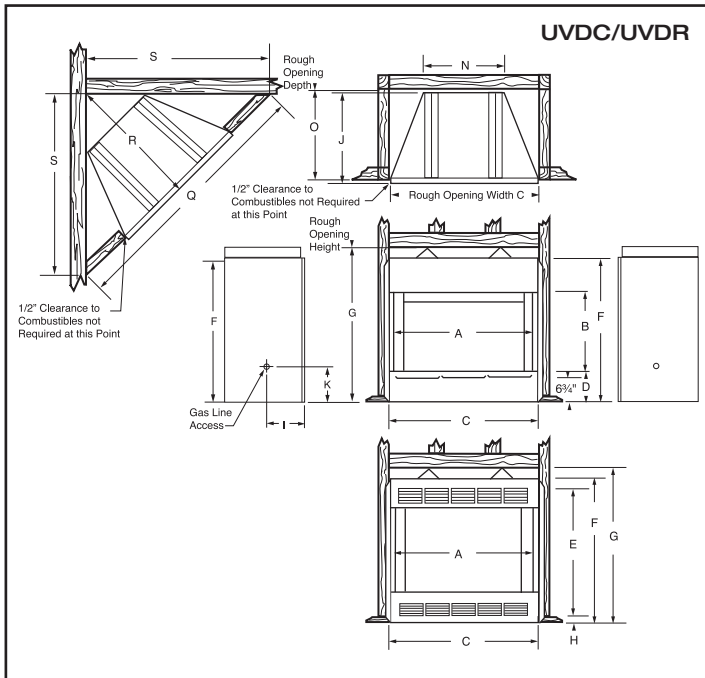

The FireStage Series Vent-Free Fireboxes

Models • UVDC/UVDR • UVDR36C/42C

	36" Circulating	36" Radiant	42" Circulating	42" Radiant
A	36"	36"	42"	42"
B	21 7/8"	21 7/8"	21 7/8"	21 7/8"
C	39"	39"	45"	45"
D	7"	7"	8"	8"
E	31 1/2"	n/a	33"	n/a
F	35"	35"	39"	39"
G	38 1/4"	38 1/4"	42 1/4"	42 1/4"
H	2"	n/a	3"	n/a
I	9"	9"	10 1/2"	10 1/2"
J	21"	21"	22"	22"
K	8 5/8"	8 5/8"	9 3/4"	9 3/4"
N	22"	22"	32"	32"
O	21"	21"	22"	22"
Q	65"	65"	76 1/4"	76 1/4"
R	32 1/2"	32 1/2"	38 1/8"	38 1/8"
S	46"	46"	54"	54"